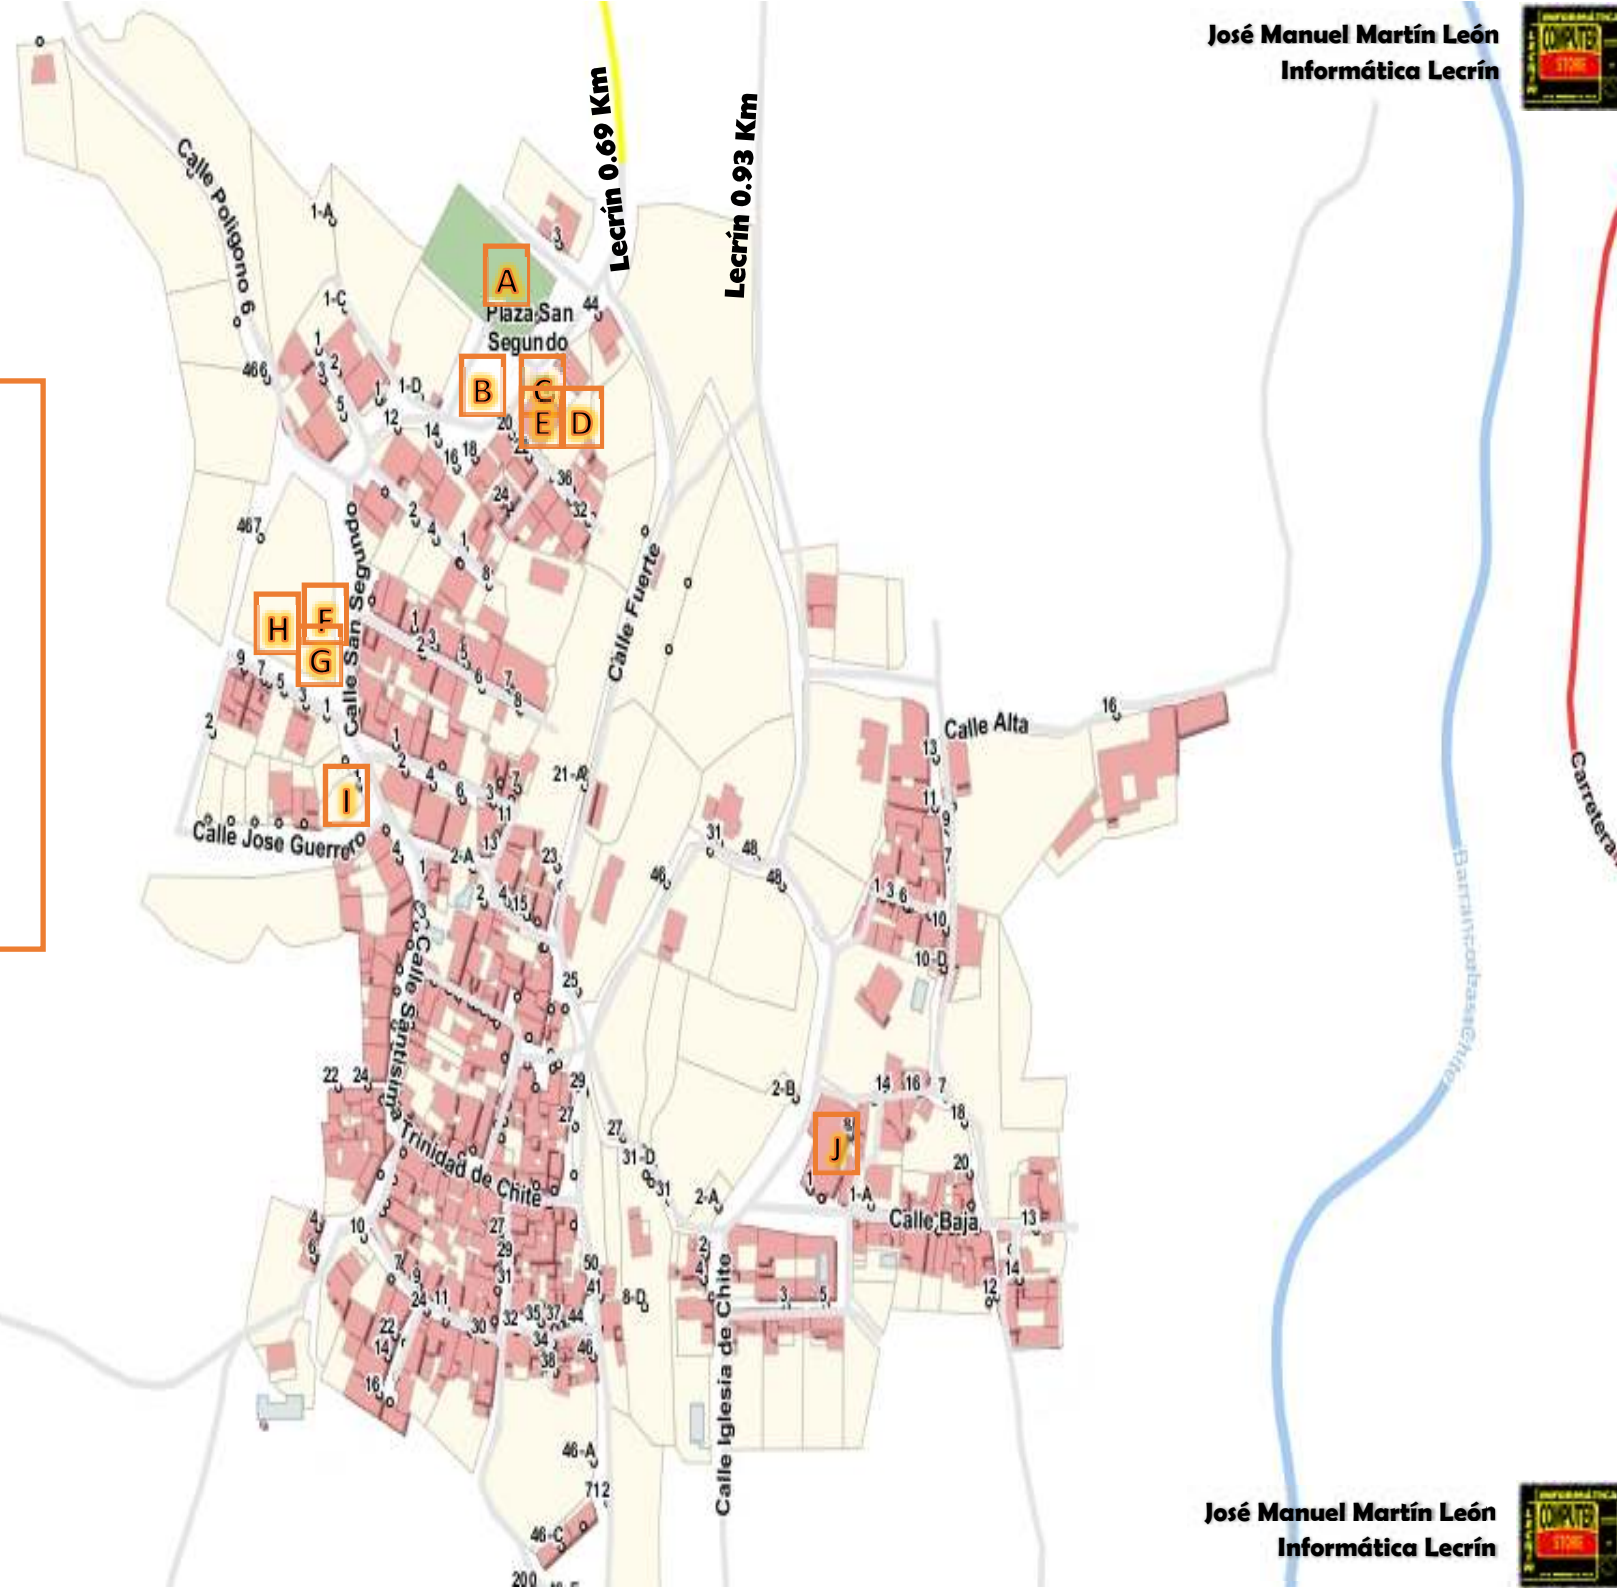

CHITE

Population: 227
Altitude: 661m.
Latitude: 36°56'23" North
Longitude: 3°33'17" West

- A-Football 5 and Basketball**
- B-Statue of Santos Inocentes**
- C-Adult school**
- D-Healthy park**
- E-Doctor's**
- F-Classroom of nature**
- G-Gym**
- H-Music school V.Lecrín**
- I-Home José Guerrero**
- J-Church of Inmaculada S.XVI**

Carretera N-323 (La Berrocalina)

Carretera N-323